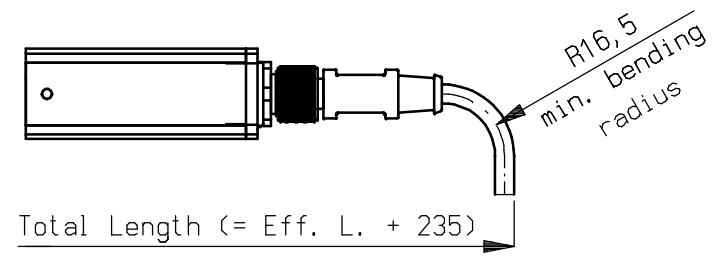

Brackets	
Tot. length	QTY
270 - 990	2
1050 - 1950	3
2010 - 2970	4
3030 - 3990	5

OPTIONAL CONNECTORS

Without cable - Part no. 7519020350  
(with screw connection)

With 5 m cable - Part no. 7519020365

With 5 m cable - Part no. 7524020370  
With 10 m cable - Part no. 7524020375

Without cable - Part no. 7519020355  
(with screw connection)

Mounting bracket bars - options

Part no. 4532000100

Name: <b>Performax Easy Speed</b>				Drawn: MVN		Part no.: 1524--	
CAD generated	Dimensions	Date: 03-06-2009	A3	M: 1:2	ECN2015-023	Check: -	Dwg. no.: 15240000/H
NOT updated	in mm						