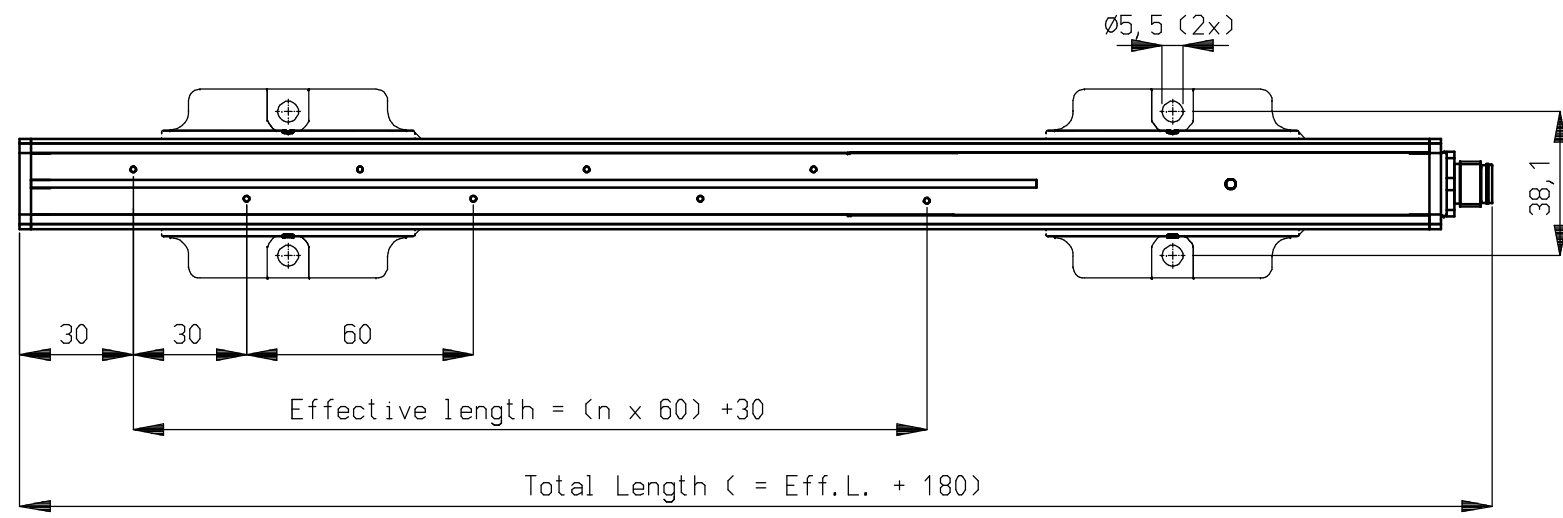

Brackets	
Tot. length	QTY
270 - 990	2
1050 - 1950	3
2010 - 2970	4
3030 - 3990	5

OPTIONAL CONNECTORS

Without cable - Part no. 7519020350  
(with screw connection)

With 5 m cable - Part no. 7519020365

With 5 m cable - Part no. 7524020370  
With 10 m cable - Part no. 7524020375

Without cable - Part no. 7519020355  
(with screw connection)

Mounting bracket bars - options

Part no. 4532000100

Name: <b>Performax Easy Speed</b>				Drawn: MVN		Part no.: 1524--	
CAD generated	Dimensions	Date: 03-06-2009	A3	M: 1:2	ECN2015-023	Check: -	Dwg. no.: 15240000/H
NOT updated	in mm						