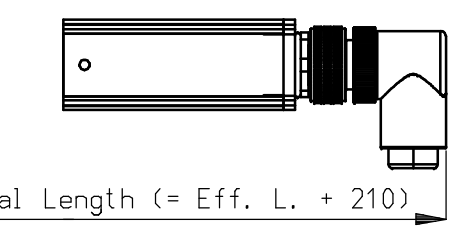

Brackets	
Tot. length	QTY
270 - 990	2
1050 - 1950	3
2010 - 2970	4
3030 - 3990	5

OPTIONAL CONNECTORS

Without cable - Part no. 7519020350  
(with screw connection)

With 5 m cable - Part no. 7519020365

With 5 m cable - Part no. 7524020370  
With 10 m cable - Part no. 7524020375

Without cable - Part no. 7519020355  
(with screw connection)

Mounting bracket bars - options

Part no. 4532000100

Name: <b>Performax Easy Speed</b>				Drawn: MVN		Part no.: 1524--	
CAD generated	Dimensions	Date: 03-06-2009	A3	M: 1:2	ECN2015-023	Check: -	Dwg. no.: 15240000/H
NOT updated	in mm						