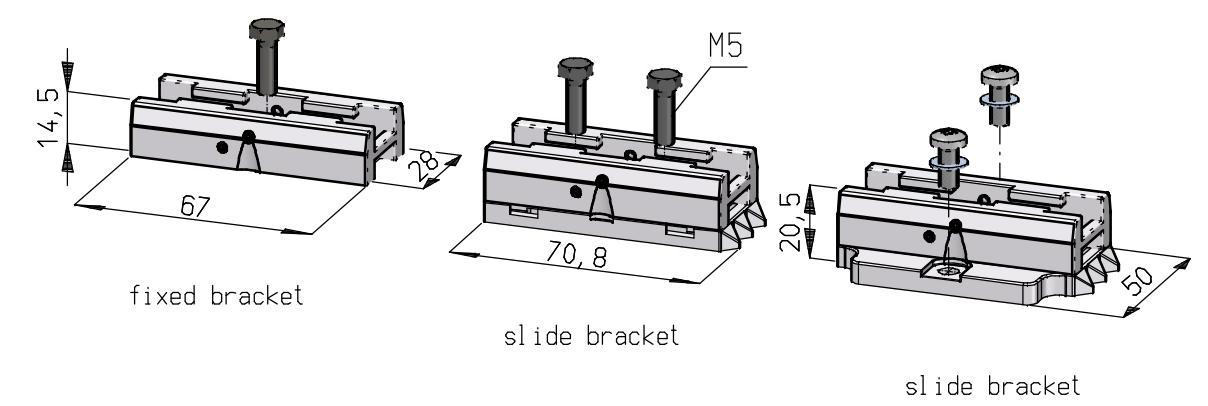

Brackets	
Tot. length	QTY
270 - 990	2
1050 - 1950	3
2010 - 2970	4
3030 - 3990	5

OPTIONAL CONNECTORS

Without cable - Part no. 7519020350  
(with screw connection)

With 5 m cable - Part no. 7519020365

With 5 m cable - Part no. 7524020370  
With 10 m cable - Part no. 7524020375

Without cable - Part no. 7519020355  
(with screw connection)

Mounting bracket bars - options

Part no. 4532000100

Name: <b>Performax Easy Speed</b>				Drawn: MVN		Part no.: 1524--	
CAD generated	Dimensions	Date: 03-06-2009	A3	M: 1:2	ECN2015-023	Check: -	Dwg. no.: 15240000/H
NOT updated	in mm						