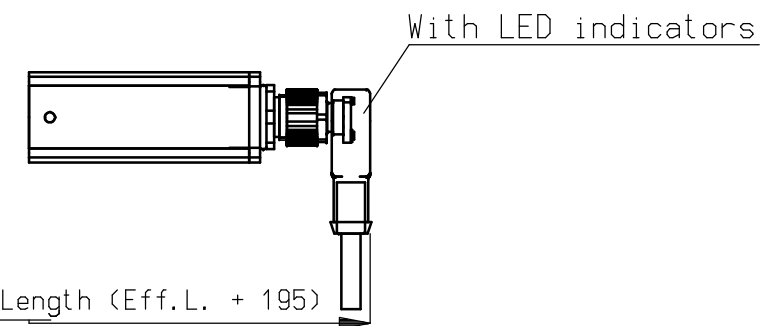

Brackets	
Tot. length	QTY
270 - 990	2
1050 - 1950	3
2010 - 2970	4
3030 - 3990	5

OPTIONAL CONNECTORS

Without cable - Part no. 7519020350  
(with screw connection)

With 5 m cable - Part no. 7519020365

With 5 m cable - Part no. 7524020370  
With 10 m cable - Part no. 7524020375

Without cable - Part no. 7519020355  
(with screw connection)

Mounting bracket bars - options

Part no. 4532000100

Name: <b>Performax Easy Speed</b>				Drawn: MVN		Part no.: 1524--	
CAD generated	Dimensions	Date: 03-06-2009	A3	M: 1:2	ECN2015-023	Check: -	Dwg. no.: 15240000/H
NOT updated	in mm						