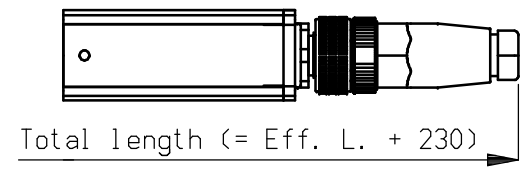

Brackets	
Tot. length	QTY
270 - 990	2
1050 - 1950	3
2010 - 2970	4
3030 - 3990	5

OPTIONAL CONNECTORS

Without cable - Part no. 7519020350  
(with screw connection)

With 5 m cable - Part no. 7519020365

With 5 m cable - Part no. 7524020370  
With 10 m cable - Part no. 7524020375

Without cable - Part no. 7519020355  
(with screw connection)

Mounting bracket bars - options

Part no. 4532000100

Name: <b>Performax Easy Speed</b>				Drawn: MVN		Part no.: 1524--	
CAD generated	Dimensions	Date: 03-06-2009	A3	M: 1:2	ECN2015-023	Check: -	Dwg. no.: 15240000/H
NOT updated	in mm						