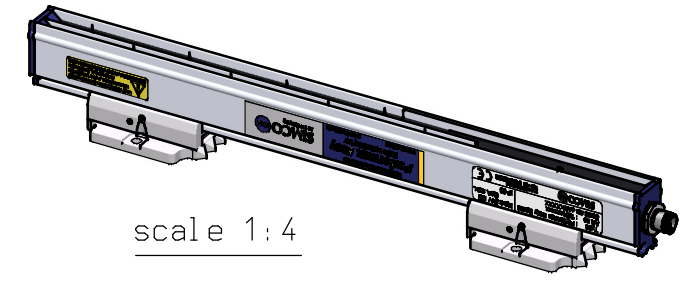

Brackets	
Tot. length	QTY
270 - 990	2
1050 - 1950	3
2010 - 2970	4
3030 - 3990	5

OPTIONAL CONNECTORS

Without cable - Part no. 7519020350  
(with screw connection)

With 5 m cable - Part no. 7519020365

With 5 m cable - Part no. 7524020370  
With 10 m cable - Part no. 7524020375

Without cable - Part no. 7519020355  
(with screw connection)

Mounting bracket bars - options

Part no. 4532000100

Name: <b>Performax Easy Speed</b>				Drawn: MVN		Part no.: 1524--	
CAD generated	Dimensions	Date: 03-06-2009	A3	M: 1:2	ECN2015-023	Check: -	Dwg. no.: 15240000/H
NOT updated	in mm						