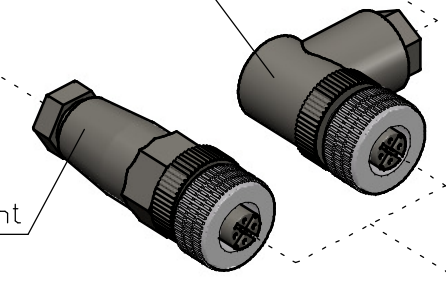

Power supply DIN rail 230V/24V
7519020425

Cord device M12 female angled 5 pole
7519020375 - 5 m, unshielded
7519020376 - 10 m, unshielded

Cord device M12 female straight 5 pole
7519020365 - 5 m, unshielded
7519020366 - 10 m, unshielded
7519020380 - 10 m, cable chain, shielded

Connector device M12 female angled
5 pole (screw connections)
7519020355 - \varnothing 4-6 mm cables
7519020356 - \varnothing 6-8 mm cables

Cord MPM female-male straight 12 pole
6807004703 - 3 m, unshielded
6807004706 - 6 m, unshielded
6807004712 - 12 m, unshielded

MPM connection
male, 12 pole

Perfomaster/CMM Easy/
CM Tiny connection
M12, female, 5 pole

Connector device M12 female straight
5 pole (screw connections)
7519020350 - \varnothing 4-6 mm cables
7519020351 - \varnothing 6-8 mm cables

External Control Unit

TYPE	DRAWING NO.
MPM	08070300
Perfomaster	09300300
CMM Easy	09850300
CM Tiny	09850300

Cord device M12 female-male straight 5 pole
7519020383 - 5 m, cable chain, shielded
7519020384 - 10 m, cable chain, shielded
7519020386 - 5 m, cable chain, unshielded
7519020387 - 10 m, cable chain, unshielded
7519020390 - 2 m, unshielded
7519020391 - 5 m, unshielded
7519020392 - 10 m, unshielded