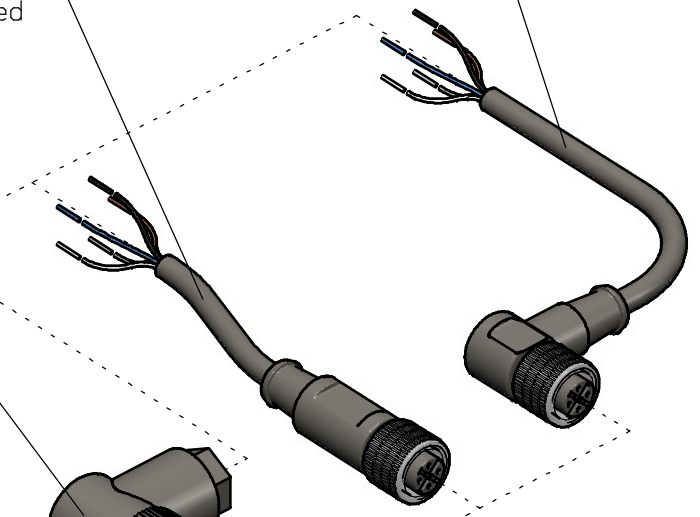

Power supply DIN rail 230V/24V
7519020425

Cord device M12 female angled 5 pole
7519020375 - 5 m, unshielded
7519020376 - 10 m, unshielded

Cord device M12 female straight 5 pole
7519020365 - 5 m, unshielded
7519020366 - 10 m, unshielded
7519020380 - 10 m, cable chain, shielded

Connector device M12 female angled
5 pole (screw connections)
7519020355 - \varnothing 4-6 mm cables
7519020356 - \varnothing 6-8 mm cables

Cord MPM female-male straight 12 pole
6807004703 - 3 m, unshielded
6807004706 - 6 m, unshielded
6807004712 - 12 m, unshielded

MPM connection
male, 12 pole

Perfomaster/CMM Easy/
CM Tiny connection
M12, female, 5 pole

Connector device M12 female straight
5 pole (screw connections)
7519020350 - \varnothing 4-6 mm cables
7519020351 - \varnothing 6-8 mm cables

External Control Unit

TYPE	DRAWING NO.
MPM	08070300
Perfomaster	09300300
CMM Easy	09850300
CM Tiny	09850300

Cord device M12 female-male straight 5 pole
7519020383 - 5 m, cable chain, shielded
7519020384 - 10 m, cable chain, shielded
7519020386 - 5 m, cable chain, unshielded
7519020387 - 10 m, cable chain, unshielded
7519020390 - 2 m, unshielded
7519020391 - 5 m, unshielded
7519020392 - 10 m, unshielded