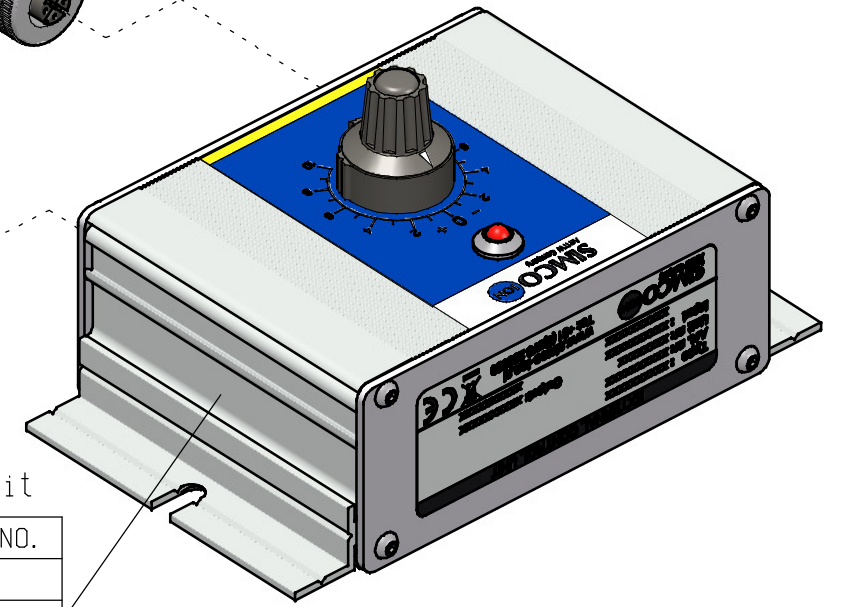

Power supply DIN rail 230V/24V
7519020425

Cord device M12 female angled 5 pole
7519020375 - 5 m, unshielded
7519020376 - 10 m, unshielded

Cord device M12 female straight 5 pole
7519020365 - 5 m, unshielded
7519020366 - 10 m, unshielded
7519020380 - 10 m, cable chain, shielded

Connector device M12 female angled
5 pole (screw connections)
7519020355 - \varnothing 4-6 mm cables
7519020356 - \varnothing 6-8 mm cables

Cord MPM female-male straight 12 pole
6807004703 - 3 m, unshielded
6807004706 - 6 m, unshielded
6807004712 - 12 m, unshielded

MPM connection
male, 12 pole

Perfomaster/CMM Easy/
CM Tiny connection
M12, female, 5 pole

Connector device M12 female straight
5 pole (screw connections)
7519020350 - \varnothing 4-6 mm cables
7519020351 - \varnothing 6-8 mm cables

External Control Unit

TYPE	DRAWING NO.
MPM	08070300
Perfomaster	09300300
CMM Easy	09850300
CM Tiny	09850300

Cord device M12 female-male straight 5 pole
7519020383 - 5 m, cable chain, shielded
7519020384 - 10 m, cable chain, shielded
7519020386 - 5 m, cable chain, unshielded
7519020387 - 10 m, cable chain, unshielded
7519020390 - 2 m, unshielded
7519020391 - 5 m, unshielded
7519020392 - 10 m, unshielded