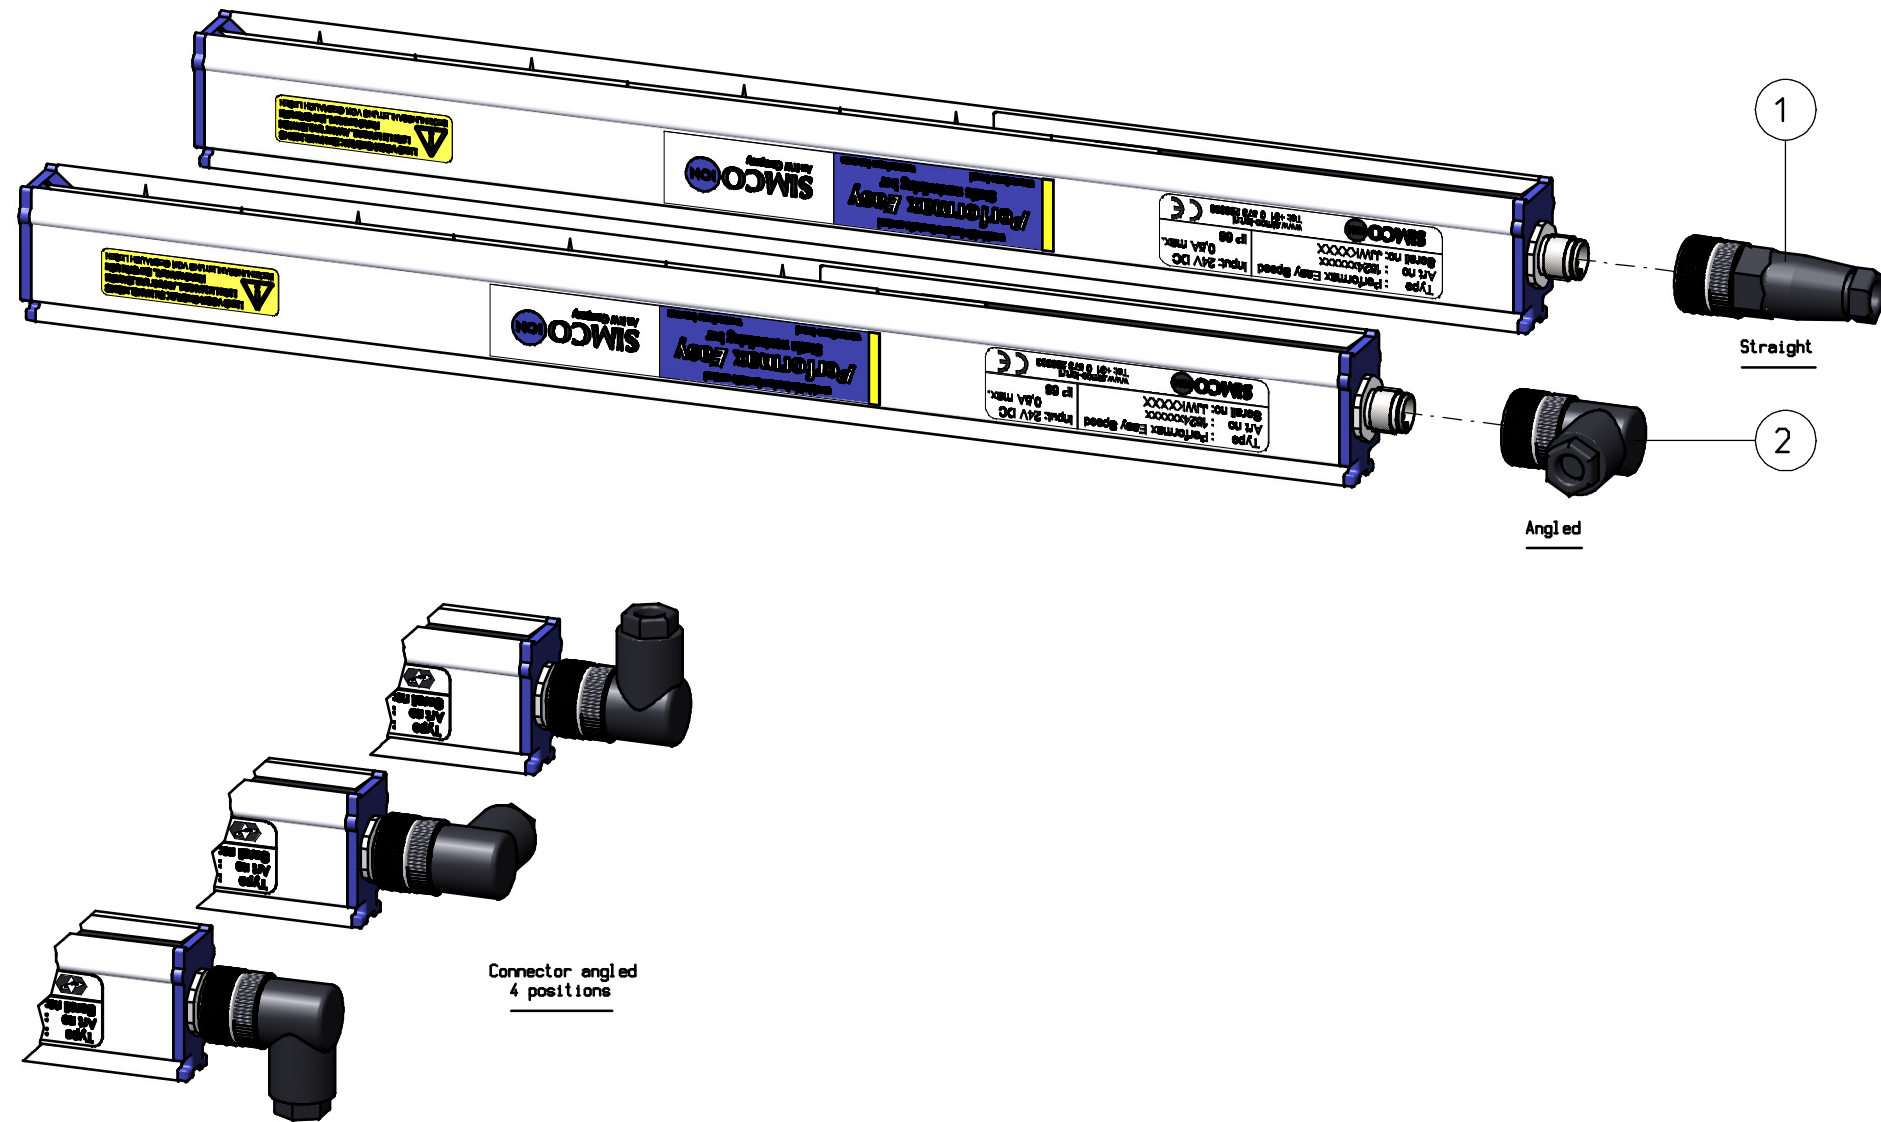

Parts list

IT	QTY	Part no.	Description	DWG.
1	1	7519020350	Connector M12, straight Elka	-
2	1	7519020355	Connector M12, angled Elwika	-

IT 1 & 2: with screw connection

 An ITW Company www.simco-ion.nl Tel: +31 (0)573 288333	Name: Performax Easy with optional connectors				Drawn: MVN	Part no.: 1524--
	CAD generated NOT updated	Dimensions in mm	Date: 02-06-2009	A3 M: 1:2	 ECN2011-058	Check: -